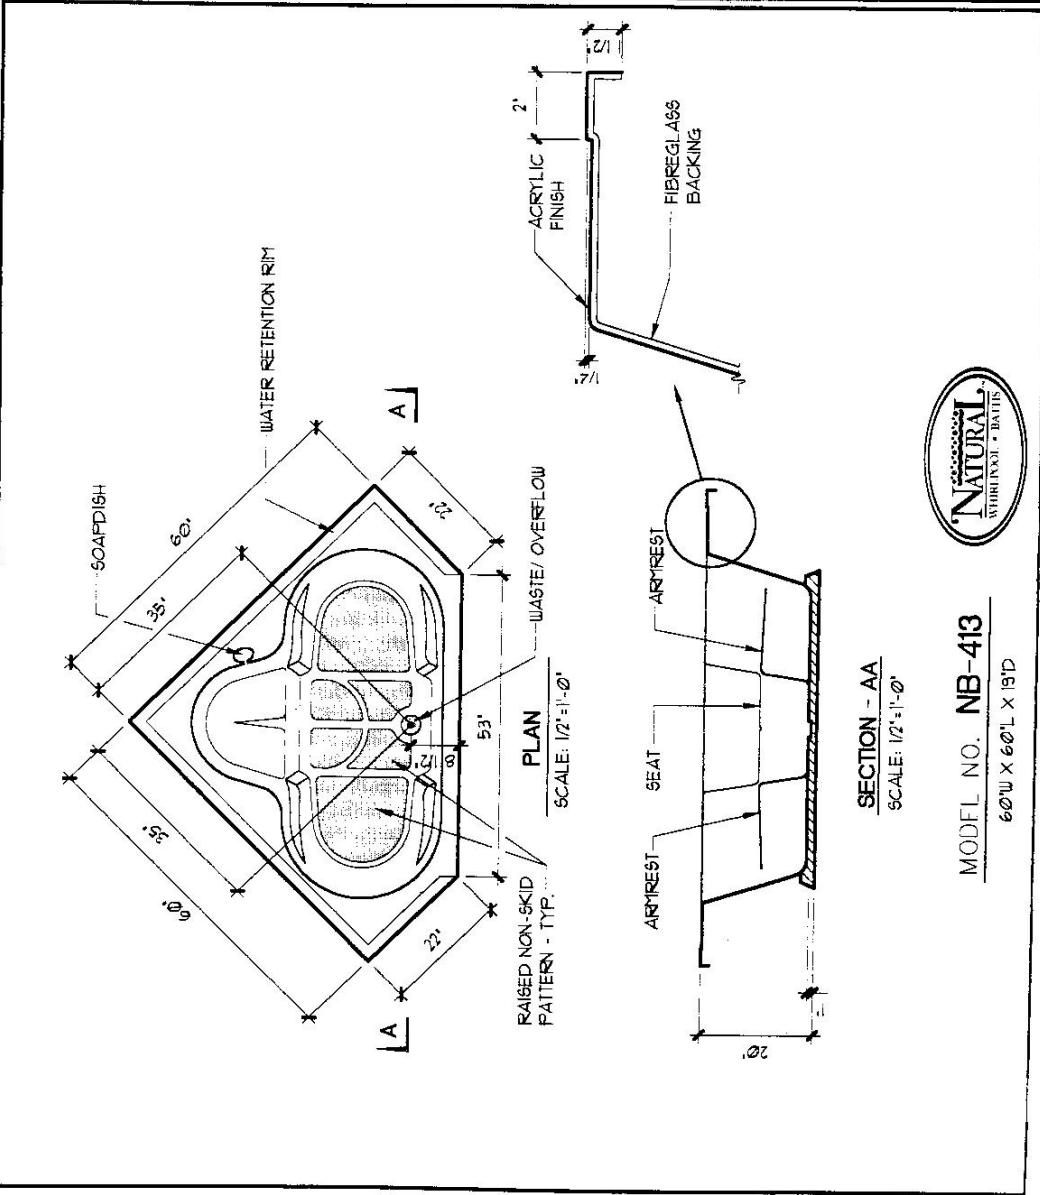

REVISIONS	BY	
DAKER MFG. CORP. Manufacturers of: Spillway Spas • Natural Spas Natural Whirlpool Baths 7460 Chancellor Drive Orlando, FL 32809		
SPECIFICATION DRAWING FOR NATURAL WHIRLPOOL BATH MODEL NO. NB-413		

DRAWING NUMBER
S-413

DATE 10-1-96
SCALE AS NOTED
DRAWN BY B3N
APPROVED BY RSN
DRAWING NUMBER