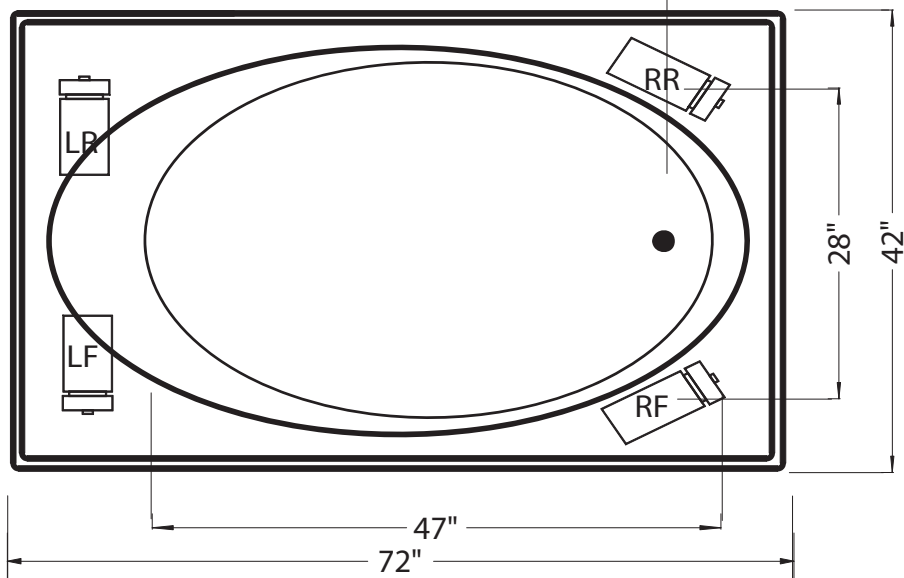

Note: Max. Water Depth = 17"

- = Left Front Pump Location
- = Right Front Pump Location
- = Left Rear Pump Location
- = Right Rear Pump Location

MODEL: AMETHYST O

SIZE: 42" x 72"

AVERAGE FILL (GAL): 60 GALLONS

ELECTRICAL REQUIREMENT: 110V 20 AMP CIRCUIT

WATER JETS (WHIRLPOOL): 4 ADJUSTABLE, 1 PULSATING

WATER JETS (THERAPY WP): 4 ADJUSTABLE, 6 SPINNING MICROJET

AIR JETS (AIR BATH): 24 AIR INJECTOR JETS

INSULATION: R-15 SPRAY FOAM (OPTIONAL ON SOAKER)

Air Bath, and combination Whirlpool/Air adds 3" to overall height

Inline heater requires additional 20 Amp 110v GFCI circuit

Deck cutout dimensions should be 2" smaller than tub dimensions

Controls will be surface mounted near the desired pump location