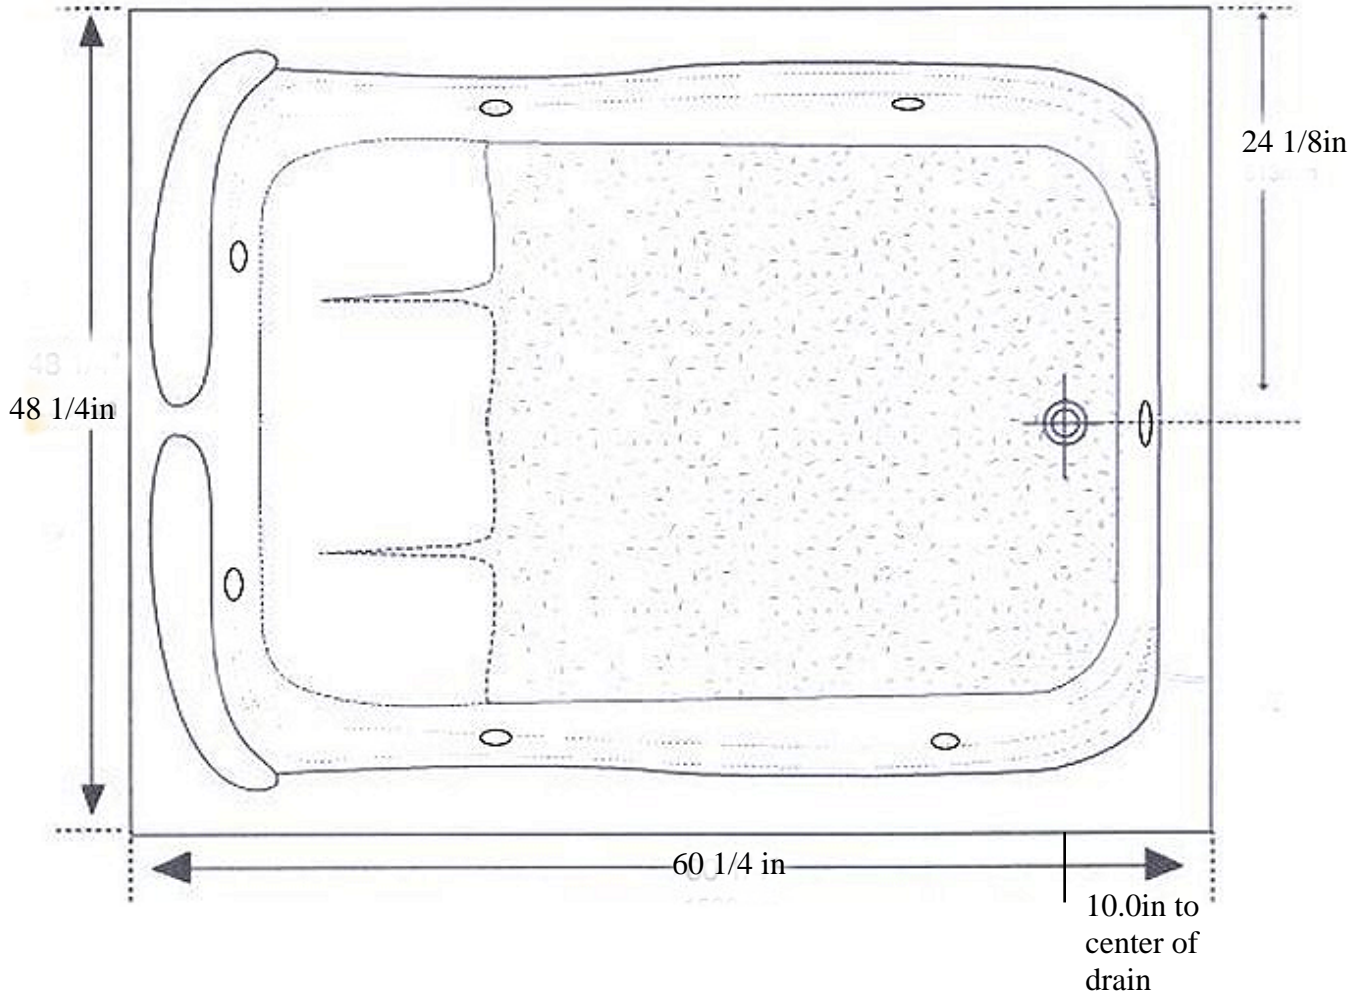

# Cascade 48x60

\* Also available in a 60x60 with or w/o waterfall spout

Optional leveling  
legs add 2 inches in  
overall height