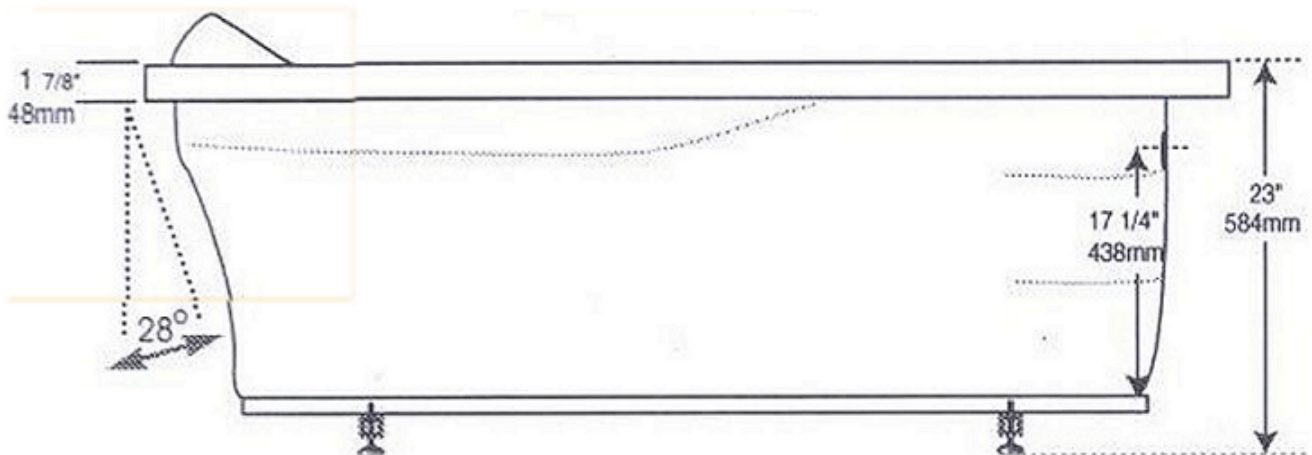

# Cascade 48x60

\* Also available in a 60x60 with or w/o waterfall spout

Optional leveling  
legs add 2 inches in  
overall height