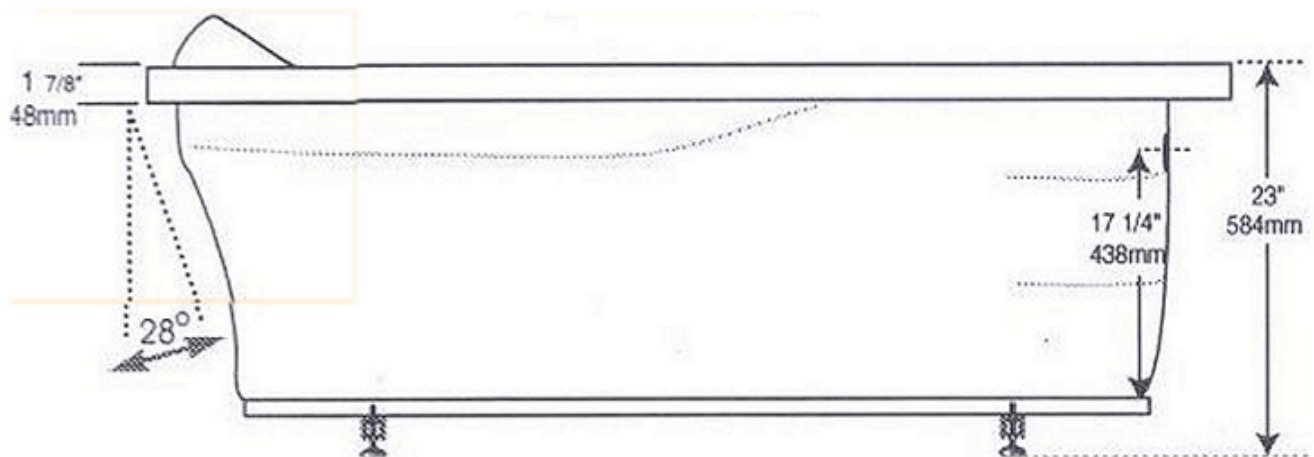

Izzi Bath And Spa
19250 Us Hwy 27
Clermont Florida 34715
800-214-7440

Cascade 60x60 available with and w/o intergraded waterfall spout

*Also available in 60x48 inch

Optional leveling
legs add 2 inches in
overall height