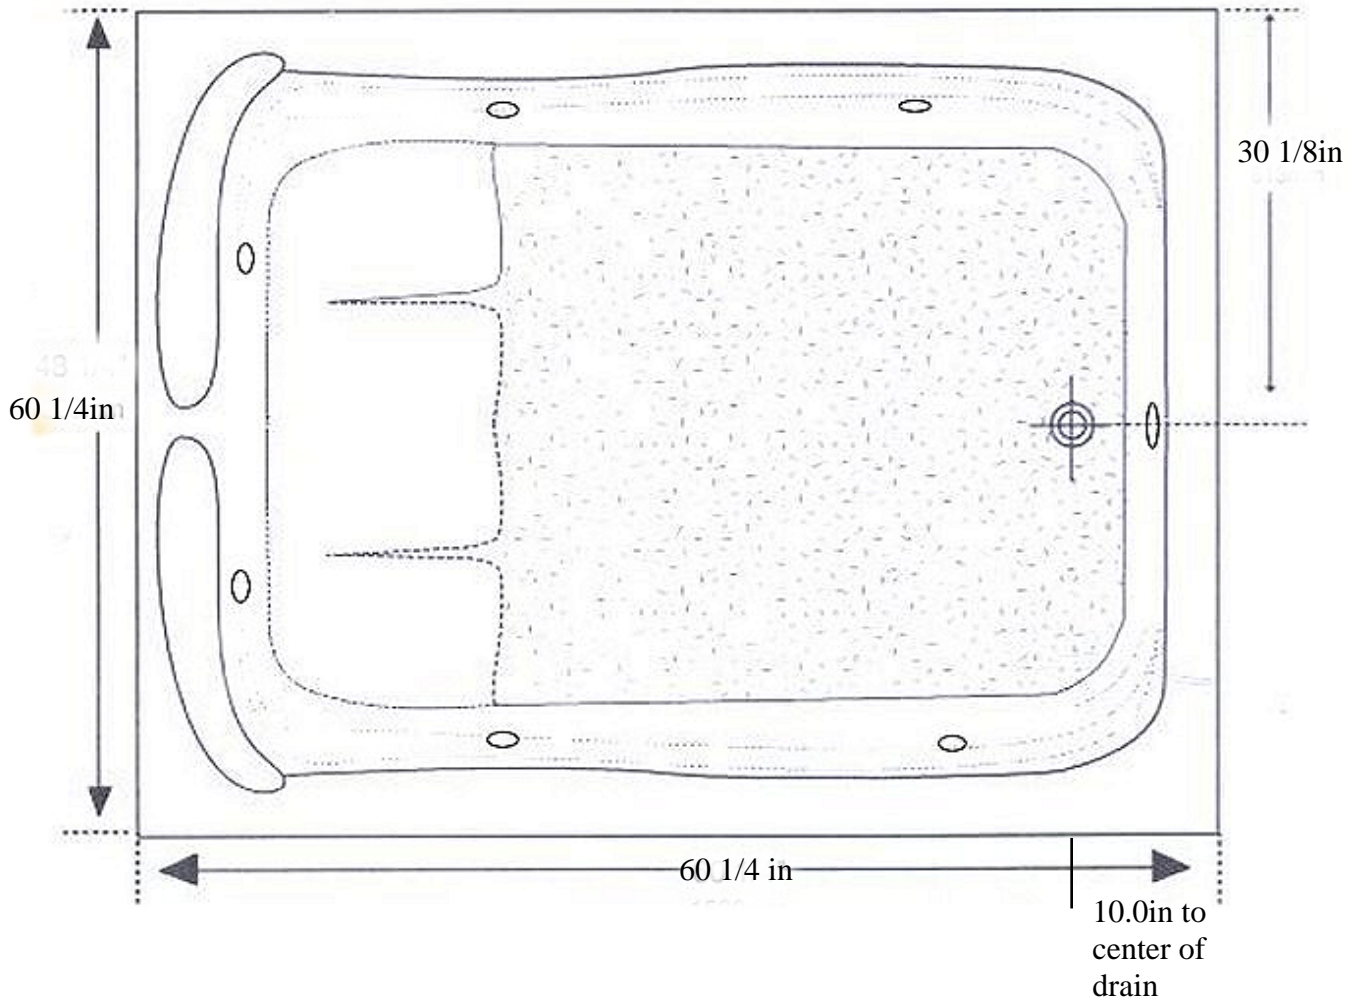

Izzi Bath And Spa
19250 Us Hwy 27
Clermont Florida 34715
800-214-7440

Cascade 60x60 available with and w/o intergraded waterfall spout

*Also available in 60x48 inch

Optional leveling
legs add 2 inches in
overall height