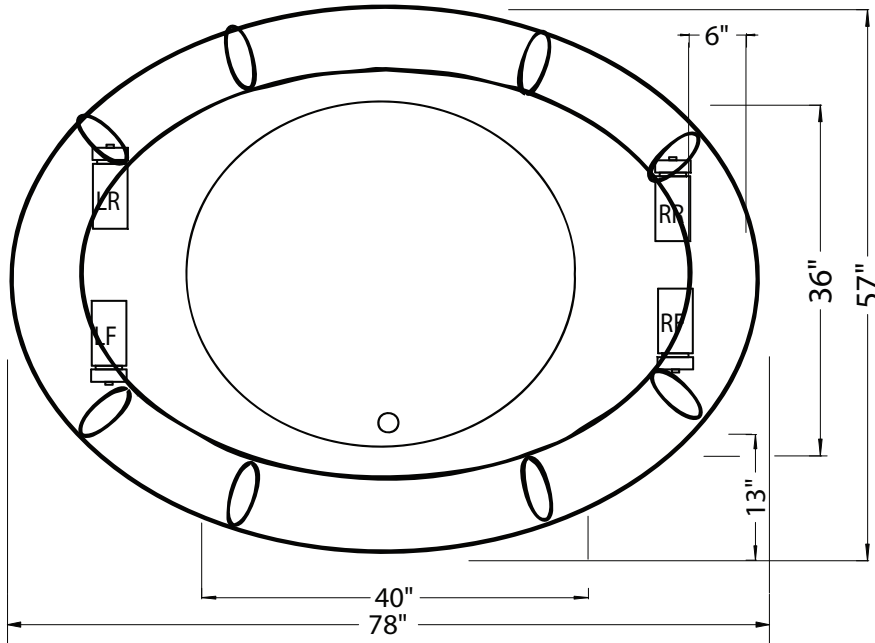

Note: Max. Water Depth = 19"

**MODEL:** ONYX XL

**SIZE:** 57 x 78"

**AVERAGE FILL (GAL):** 90 GALLONS

**ELECTRICAL REQUIREMENT:** 110V 20 AMP CIRCUIT

**WATER JETS (WHIRLPOOL):** 4 ADJUSTABLE, 4 PULSATING

**WATER JETS (THERAPY WP):** 4 ADJ, 2 PULSE, 6 SPINNING MICROJET

### NOTES:

Also available: Whirlpool/Air combo, Therapy/Air combo, Whirlpool/Turbo Air combo, Therapy/Turbo Air combo

Whirlpool and Therapy Whirlpool adds 1.5" to overall height

Air Bath, and combination Whirlpool/Air adds 3" to overall height

Inline heater requires additional 20 Amp 110v GFCI circuit

Deck cutout dimensions should be 2" smaller than tub dimensions

Controls will be surface mounted near the desired pump location

Soaker

Whirlpool

Therapy Whirlpool